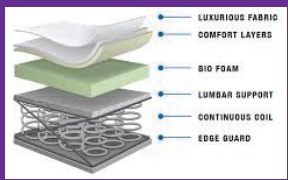

ESPECIALLY FOR MOTHER'S DAY

L A **Z** B O Y

"Collage"
Rocker Recliner
\$599

"Kimberley"
Push Back Wing Chair
\$699

Dreamstar Bedding Inc.

54" units
starting at
\$499

Braeside Home Furnishings has all the accents pieces Mom loves